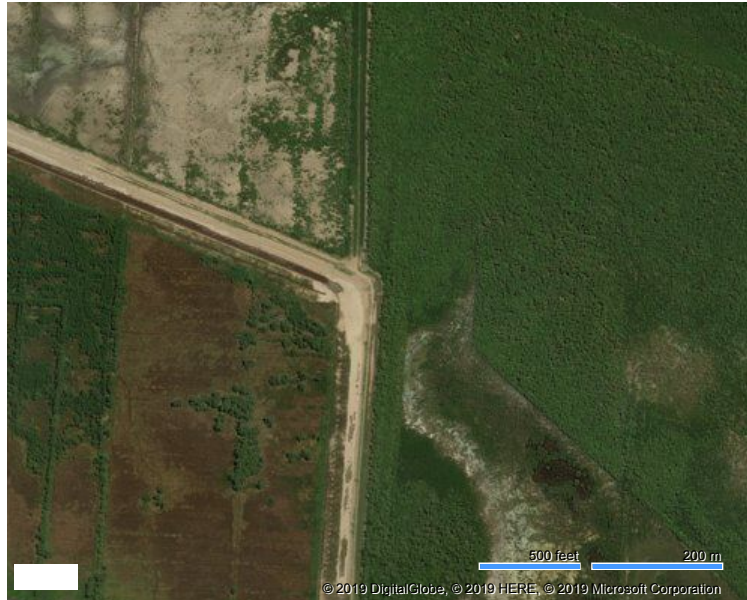

Coronie

Sounding rocket launch location.

First Launch: 1965-09-18. *Last Launch:* 1965-09-27. *Number:* 4 . *Longitude:* -56.29 deg. *Latitude:* 5.87 deg.

Family: [Suborbital Launch Site](#). *Country:* [Surinam](#). *Launch Vehicles:* [Nike Apache](#).

1965 September 18 - . 22:02 GMT - . *Launch Site:* [Coronie](#). *LV Family:* [Deacon](#). *Launch Vehicle:* [Nike Apache](#).

- **Sodium release Aeronomy mission** - . *Nation:* [USA](#). *Agency:* [NASA](#). *Apogee:* 205 km (127 mi).

1965 September 21 - . 22:00 GMT - . *Launch Site:* [Coronie](#). *LV Family:* [Deacon](#). *Launch Vehicle:* [Nike Apache](#).

- **Sodium release Aeronomy mission** - . *Nation:* [USA](#). *Agency:* [NASA](#). *Apogee:* 205 km (127 mi).

1965 September 27 - . 08:54 GMT - . *Launch Site:* [Coronie](#). *LV Family:* [Deacon](#). *Launch Vehicle:* [Nike Apache](#).

- **Sodium release Aeronomy mission** - . *Nation:* [USA](#). *Agency:* [NASA](#). *Apogee:* 205 km (127 mi).